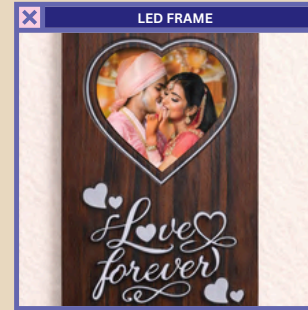

TCH-SLF-019