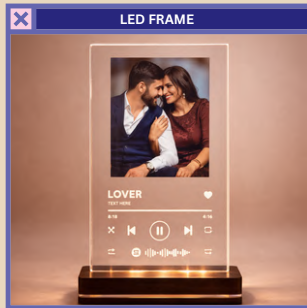

TCH-SCG-037