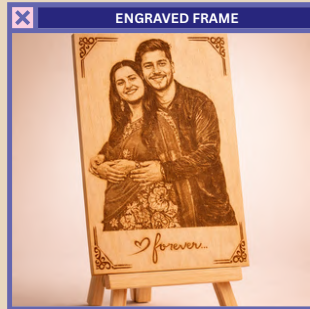

WOODEN ENGRAVED FRAMES

Celebrate special memories with our Wooden Engraved Frames, crafted to transform your photos and messages into timeless keepsakes. Made from high-quality wood, each frame features precise engraving that beautifully highlights names, dates, quotes, or designs with a natural and elegant finish. The warm wooden texture combined with detailed engraving creates a unique decor piece that adds charm to any home or workspace. Perfect for gifting or preserving meaningful moments, these frames blend craftsmanship with personalization.

Key Features:

- Premium quality natural wood
- Precise and detailed engraving
- Elegant and timeless design
- Durable and long-lasting finish
- Perfect for gifting, home decor, and keepsakes

TCH-SWE-001