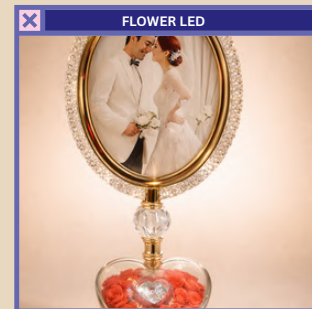

TCH-SCG-011