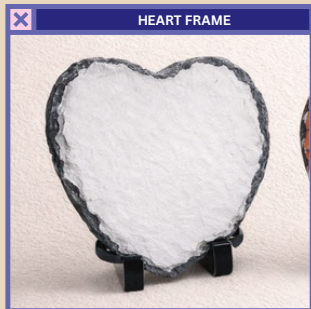

TCH-ARP-013