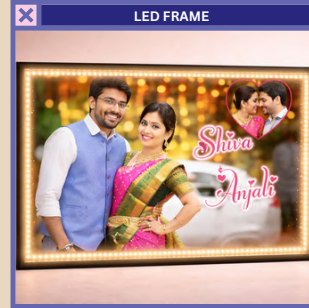

TCH-SLF-004