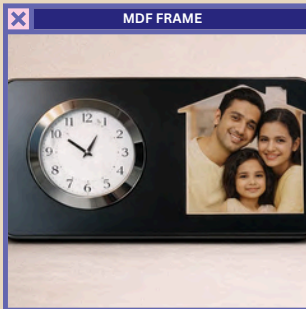

TCH-SWC-011

DEKSTOP WATCHES

Add elegance and functionality to your workspace with our Desktop Watches. Designed with a modern and compact style, these watches serve as both a reliable timepiece and a stylish desk accessory for homes and offices. Crafted with quality materials and precise time movement, desktop watches enhance your desk décor while keeping you on time throughout the day.

Key Features:

- Elegant and compact desktop design
- Clear and easy-to-read dial
- Smooth and accurate time movement
- Durable construction with premium finish
- Perfect for office desks, study tables, and gifting