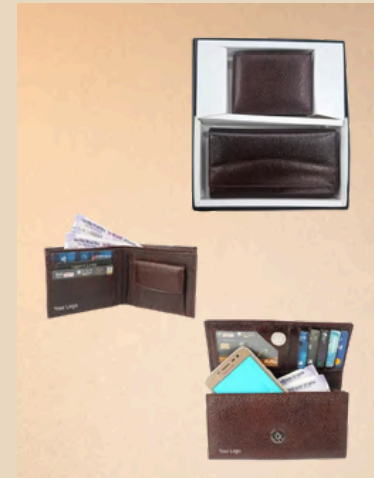

TCH-CLE-008