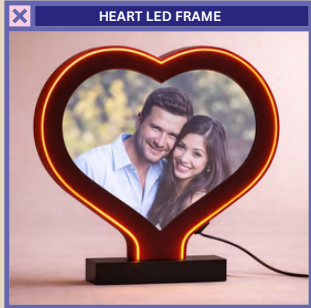

TCH-SLF-001