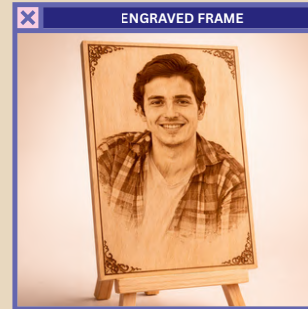

WOODEN ENGRAVED FRAMES

Celebrate special memories with our Wooden Engraved Frames, crafted to transform your photos and messages into timeless keepsakes. Made from high-quality wood, each frame features precise engraving that beautifully highlights names, dates, quotes, or designs with a natural and elegant finish. The warm wooden texture combined with detailed engraving creates a unique decor piece that adds charm to any home or workspace. Perfect for gifting or preserving meaningful moments, these frames blend craftsmanship with personalization.

Key Features:

- Premium quality natural wood
- Precise and detailed engraving
- Elegant and timeless design
- Durable and long-lasting finish
- Perfect for gifting, home decor, and keepsakes

TCH-SWE-001

TCH-SWE-002

TCH-SWE-003

TCH-SWE-004

TCH-SWE-005

WOODEN TROPHIES

Celebrate achievements with our elegantly crafted Wooden Trophies, designed to honor success with a natural and premium look. Made from high-quality wood and finished with precision engraving or printing, these trophies offer a unique blend of durability, style, and sophistication. Perfect for corporate events, school competitions, sports tournaments, and special recognitions, wooden trophies create memorable awards that recipients will proudly display.