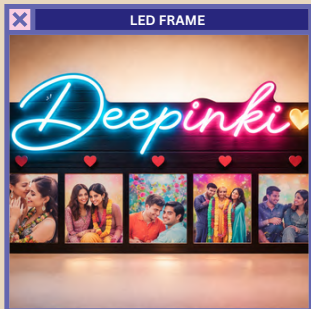

TCH-SLF-011