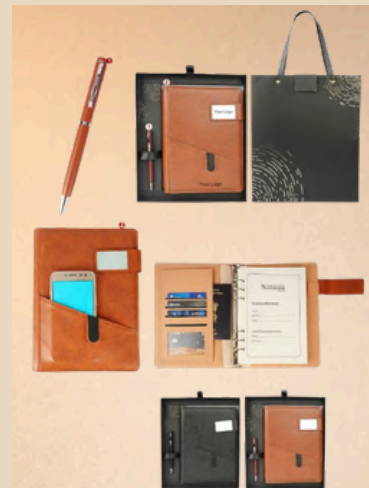

TCH-CGS-006