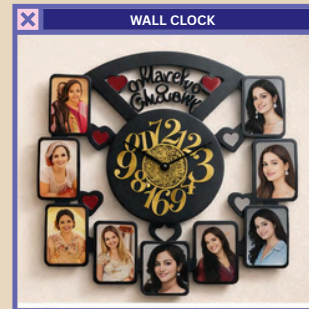

TCH-SWC-003

TCH-SWC-004

TCH-SWC-005

TCH-SWC-006

TCH-SWC-007

TCH-SWC-008

TCH-SWC-009

TCH-SWC-010

TCH-SWC-011

DEKSTOP WATCHES

Add elegance and functionality to your workspace with our Desktop Watches. Designed with a modern and compact style, these watches serve as both a reliable timepiece and a stylish desk accessory for homes and offices. Crafted with quality materials and precise time movement, desktop watches enhance your desk décor while keeping you on time throughout the day.