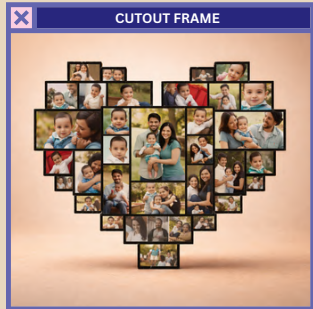

TCH-SCO-006