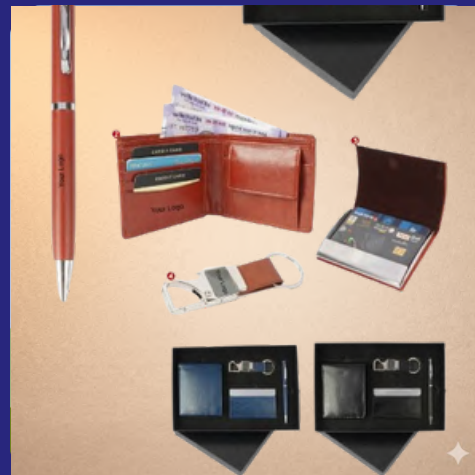

TCH-TL-009

TCH-TL-010

CORPORATE GIFTING

GIFT SETS

Upgrade your corporate gifting with our Premium Corporate Gift Set, thoughtfully curated to combine style, practicality, and everyday utility. This elegant collection includes essential accessories such as a backpack, notebook, wallet, bottle, pen, card holder, and other useful items—each designed with a sleek finish and space for custom branding. Perfect for employees, clients, and business events, these products offer both functionality and a professional appearance. The customizable logo area allows businesses to showcase their brand while providing recipients with useful, high-quality essentials they can use daily.