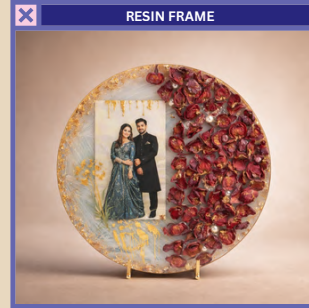

TCH-SRF-004